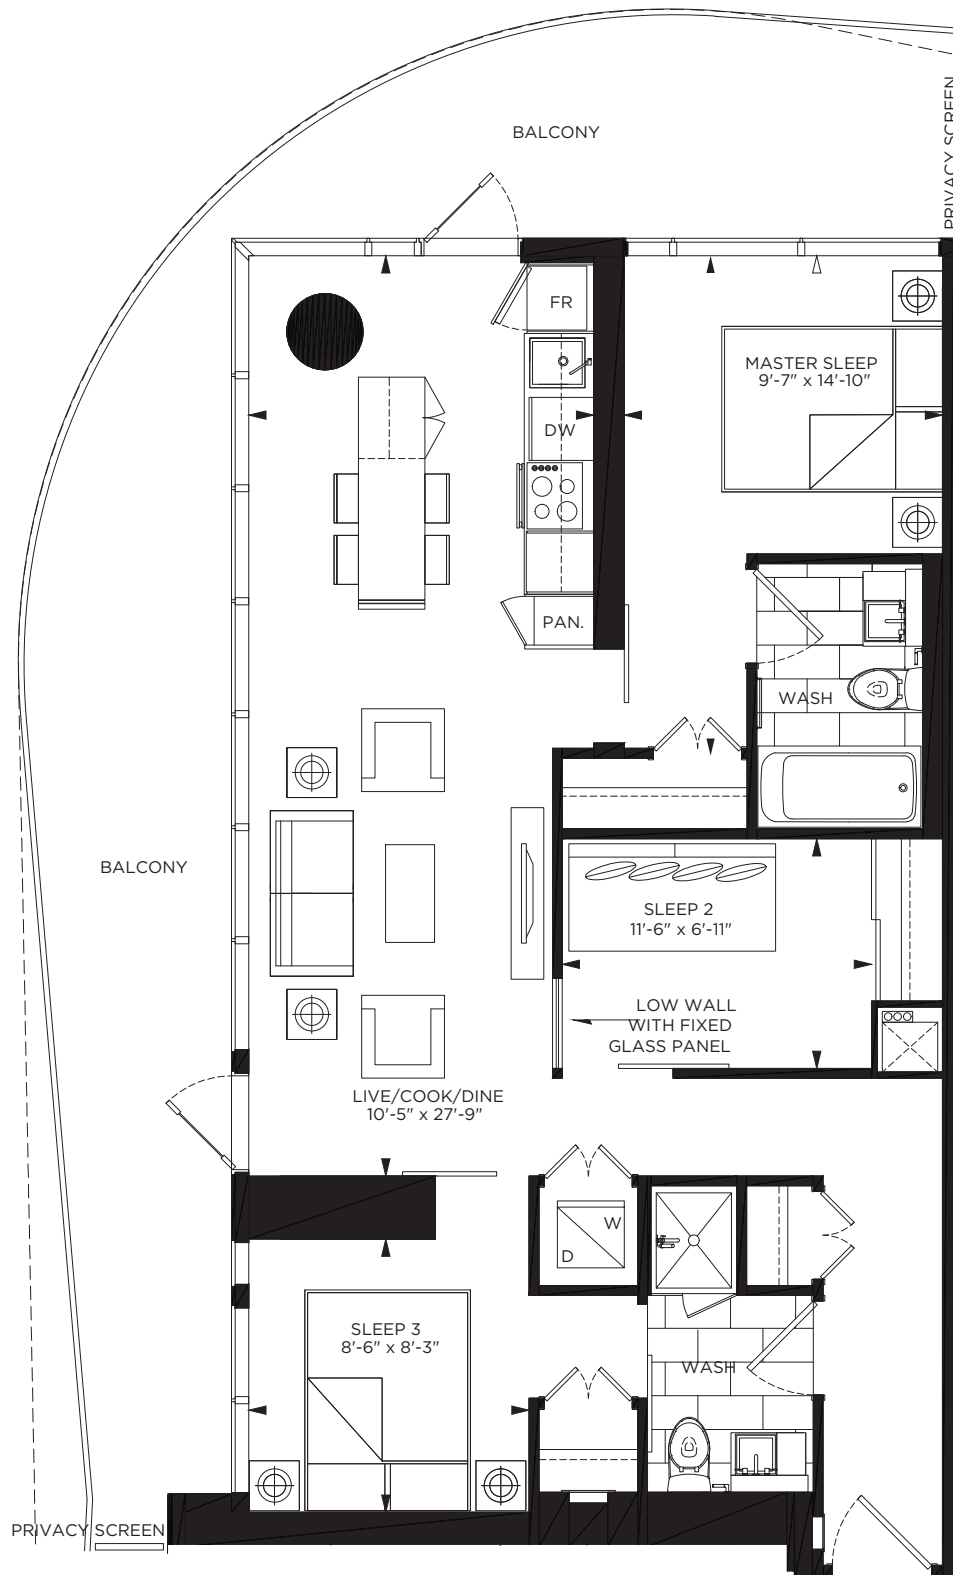

TWO BEDROOM + DEN / THREE BEDROOM

882 **SUITE 09**

882 SQ.FT. + BALCONY

TYPICAL, FLOORS 11-58

**THE MASSEY TOWER** LIVE ON YONGE

COLUMN SIZES SHOWN ARE AVERAGE FOR THE BUILDING AND WILL VARY IN SIZE SUBJECT TO THE FLOOR ON WHICH THE SUITE IS LOCATED. SIZES & SPECIFICATIONS SUBJECT TO CHANGE WITHOUT NOTICE. E. & O. E. DRAWING NOT TO SCALE.